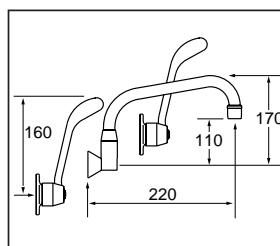

Lever Wall Set

With SP110 Swivel Aerated Spout
Ceramic Disc
Jumper Valve Rising

HOS315
JHS315

HNS315
JNS315