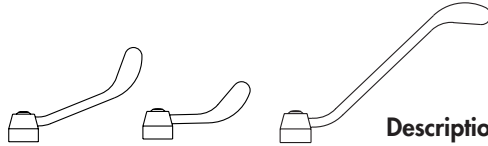

HOSPITAL

Description

Code
150mm
Lever

Code
100mm
Lever

Code
200mm
Lever