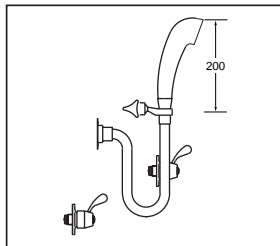

Ceramic disc  
Jumper Valve non-rising

EX354  
EXN354

**Expo Recessed Shower Set**  
With SP261 80mm Ball Joint  
Shower Rose

Ceramic disc  
Jumper Valve non-rising

EX316  
EXN316

**Expo Shower Set**  
With SP272 Hand Held Shower  
and 1.5 metre Hose