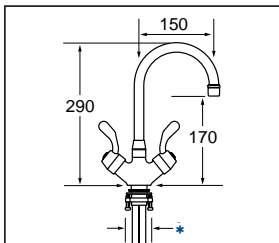

Expo Dual Mixer

With SP020 Swivel Aerated Spout

Ceramic disc
Jumper Valve non-rising

EX370
EXN370

* With copper tube 12.7mm Ø
Bench hole 32mm Ø