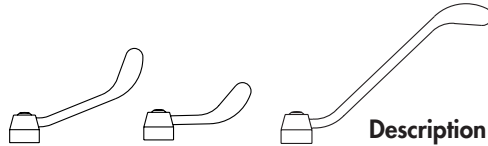

HOSPITAL

Type 50 Hob Mounted Mixing Set with SP021

With fixed centres 215mm and swivel outlet

Ceramic Disc Jumper Valve Rising HOS401 JHS401

Code 150mm Lever

Code 100mm Lever

Code 200mm Lever