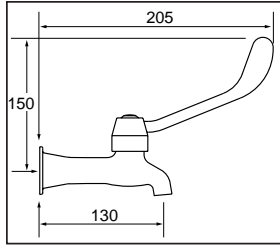

HOSPITAL

Description

Lever Bib Tap 50mm

Extended Female 1.5mm

Ceramic Disc
Jumper Valve Rising

Code
150mm
Lever

HOS321F
JHS321F

Code
100mm
Lever

HNS321F
JNS321F

Code
200mm
Lever

HPS321F