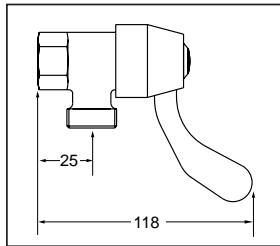

Expo Washing Machine Tap

Ceramic disc
Jumper Valve non-rising

EX313
EXN313