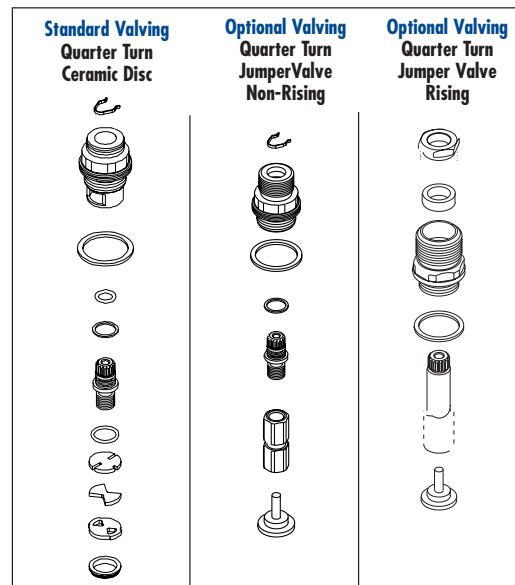

### Spouts and Outlet Attachments:

Enware offer a wide variety of Spouts and Shower Roses, please refer to our Outlets brochure, interactive CD-rom, website or contact an Enware representative. Enware can also cater for special requests with our custom fabrication facilities.

### Water Conservation:

With a global emphasis on water conservation Enware offers constant flow regulation devices which may be supplied as an integral part of the product. Available in a variety of flow rates with anti vandal features, please request when specifying or placing orders.