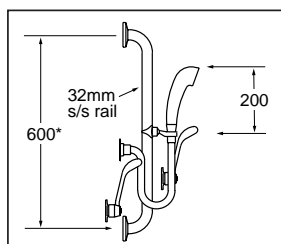

Lever Shower Set

With SGR012 Grab Rail,* SP272 Hand Held Shower and 1.5 metre Hose

Ceramic Disc Jumper Valve Rising
HOS364 JHS364

HNS364
JNS364

*Grab rails also available in 300 and 900mm