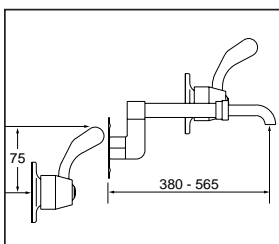

#### Expo Dual Mixer

With SP020 Swivel Aerated Spout

Ceramic disc  
Jumper Valve non-rising

EX370  
EXN370

\* With copper tube 12.7mm Ø  
Bench hole 32mm Ø