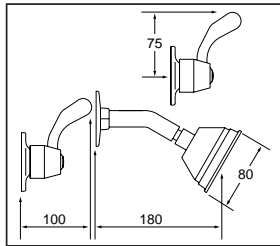

Ceramic disc  
Jumper Valve non-rising

EX354  
EXN354

**Expo Recessed Shower Set**  
With SP261 80mm Ball Joint  
Shower Rose

Ceramic disc  
Jumper Valve non-rising

EX316  
EXN316

**Expo Shower Set**  
With SP272 Hand Held Shower  
and 1.5 metre Hose