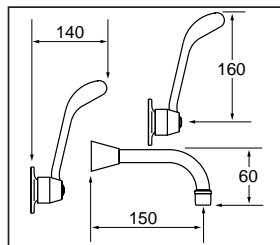

#### Lever Adjustable Sink Set

With SP010 Swivel Aerated Spout  
Ceramic Disc  
Jumper Valve Rising  
Adjustable width between  
140mm and 320mm

HOS309  
JHS309

HNS309  
JNS309

HPS309  
JPS309