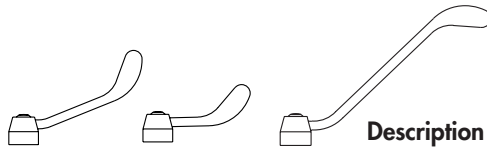

HOSPITAL

Description

Lever Bib Tap 50mm

Extended Female 1.5mm

Ceramic Disc
Jumper Valve Rising

Code
150mm
Lever

HOS321F
JHS321F

Code
100mm
Lever

HNS321F
JNS321F

Code
200mm
Lever

HPS321F