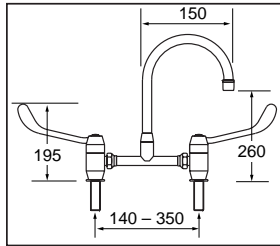

Type 50 Hob Mounted Mixing Set with SP021

With adjustable centres 140 – 350mm and swivel outlet

Ceramic Disc Jumper Valve Rising HOS421 JHS421