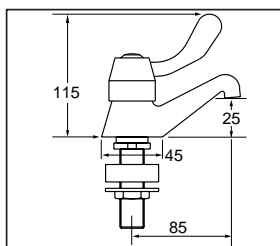

Expo Pillar Tap 15 mm

Ceramic disc
Jumper Valve non-rising

EX302
EXN302

With Ablution Outlet

Ceramic disc
Jumper Valve non-rising

EX337
EXN337

With Aerated Outlet

Ceramic disc
Jumper Valve non-rising

EX327
EXN327