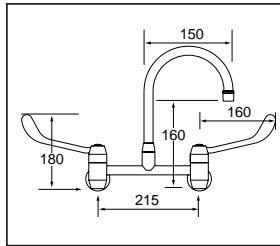

### Type 50 Hob Mounted Mixing Set with SP021

With fixed centres 215mm and swivel outlet

Ceramic Disc Jumper Valve Rising HOS401 JHS401

Code 150mm Lever

Code 100mm Lever

Code 200mm Lever