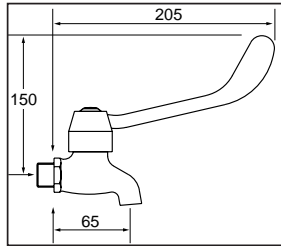

#### Lever Single Recess Adaptor (Wall)

Ceramic Disc  
Jumper Valve Rising

Code  
150mm  
Lever

HOS308  
JHS308

Code  
100mm  
Lever

HNS308  
JNS308

Code  
200mm  
Lever

HPS308  
JPS308