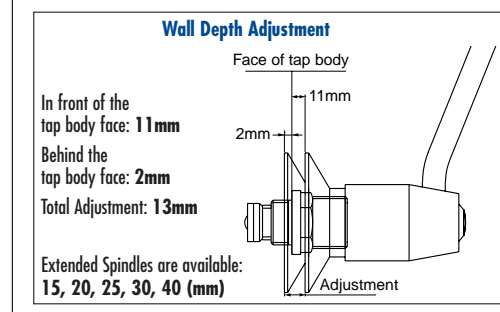

Recommended Working Pressures/Temperature	
	Minimum	Maximum
Ceramic Disc:	50kPa	800kPa
Jumper Valve:	10kPa	1500kPa

For optimum performance hot and cold pressures should be equal.