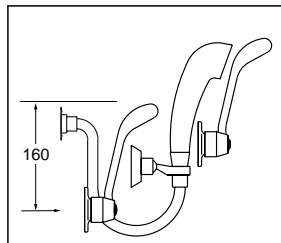

Lever Shower Set

With SP272 Hand Held Shower and 1.5 metre Hose

Ceramic Disc Jumper Valve Rising
HOS361 JHS361

HNS361
JNS361