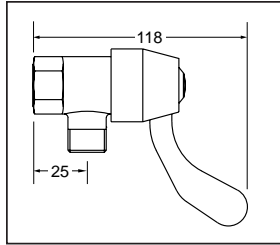

EXPO

Description

Expo Right Angle Cistern Tap 15 mm

Ceramic disc
Jumper Valve non-rising

Code

EX303
EXN303