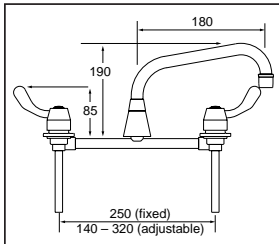

Expo Sink Set

With SP010 Swivel Aerated Spout
Fixed width 250mm

Ceramic disc
Jumper Valve non-rising

EX307
EXN307

With Adjustable width 140 – 320mm

Ceramic disc
Jumper Valve non-rising

EX309
EXN309