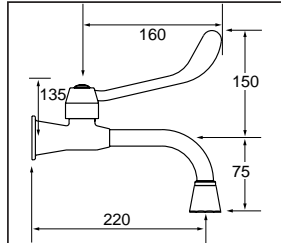

HOSPITAL

Description

Type 54 Fixed Outlet

For Pre-Mixed Water

Ceramic Disc Jumper Valve Rising
HOS403 JHS403

Code
150mm
Lever

Code
100mm
Lever

Code
200mm
Lever

HNS403
JNS403

HPS403
JPS403