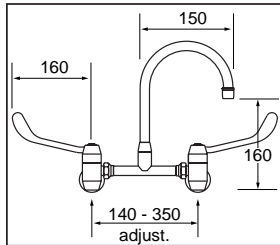

Type 51 Wall Mounted Mixing Set with SP020

With adjustable centres 140 – 350mm and swivel outlet

Ceramic Disc Jumper Valve Rising HOS422 JHS422