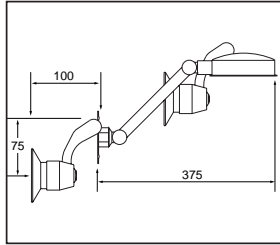

EXPO

Description

Code

Expo Recessed Shower Set
With SP263 All Directional Shower

Ceramic disc
Jumper Valve non-rising

EX349
EXN349

Also available
Expo Recessed Shower Set
With VP310 Anti Vandal Shower

Ceramic disc
Jumper Valve non-rising

EX354
EXN354