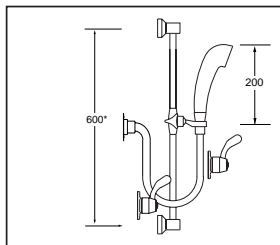

Expo Shower Set
With SP273 hand held shower,
1.5m Hose and wall bar*

Ceramic disc
Jumper Valve non-rising

EX363
EXN363

*Wall bar is 600mm but
adjustable on installation