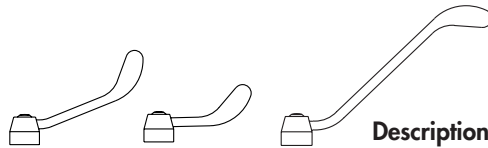

HOSPITAL

Description

Type 54 Fixed Outlet

For Pre-Mixed Water

Ceramic Disc Jumper Valve Rising
HOS403 JHS403

Code
150mm
Lever

Code
100mm
Lever

Code
200mm
Lever

HNS403
JNS403

HPS403
JPS403