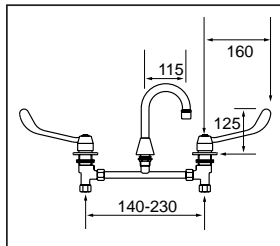

Lever Adjustable Basin Set

With SP001 Fixed Aerated Spout
Ceramic Disc
Jumper Valve Rising
Adjustable width of 230mm max

HOS306
JHS306

HNS306
JNS306

HPS306
JPS306