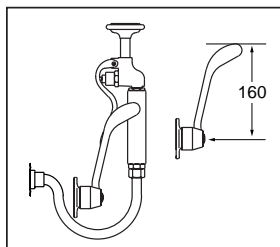

Lever Recessed Set

With SP340 Spray with 1 metre hose and stainless steel wall bracket

Ceramic Disc HOS365

HNS365