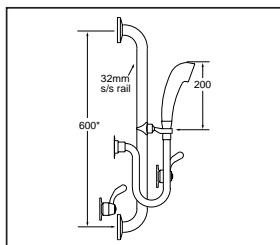

Ceramic disc  
Jumper Valve non-rising

EX361  
EXN361

**Expo Shower Set**  
With SP273 hand held shower,  
1.5m Hose and wall bar\*

Ceramic disc  
Jumper Valve non-rising

EX363  
EXN363

\*Wall bar is 600mm but  
adjustable on installation