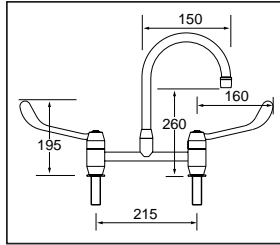

HOSPITAL

Type 50 Hob Mounted Mixing Set with SP021

With fixed centres 215mm and swivel outlet

Ceramic Disc Jumper Valve Rising HOS401 JHS401

Code 150mm Lever

Code 100mm Lever

Code 200mm Lever