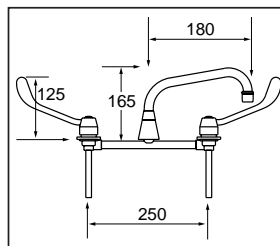

Lever Forward Bowl Sink Set

With SP010 Swivel Aerated Spout
Ceramic Disc
Jumper Valve Rising

HOS307
JHS307

HNS307
JNS307

HPS307
JPS307