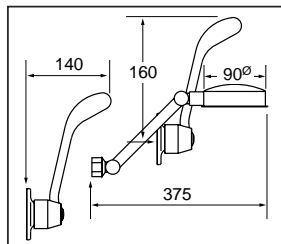

Lever Shower Set

With SP263 All Directional Shower

Ceramic Disc Jumper Valve Rising
HOS349 JHS349

HNS349
JNS349

Also available

With VP310 Anti Vandal Shower

Ceramic Disc Jumper Valve Rising
HOS354 JHS354

HNS354
JNS354