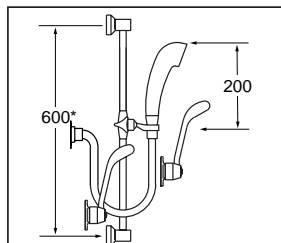

#### Lever Shower Set

With SP272 Hand Held Shower and 1.5 metre Hose

Ceramic Disc Jumper Valve Rising  
 HOS361 JHS361

HNS361  
 JNS361