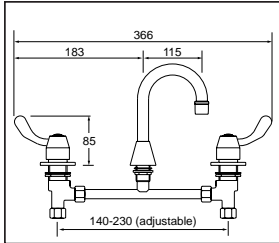

EXPO

Description

Expo Basin Set

with SP001 Fixed Aerated Spout
Adjustable width 140 – 230mm

Ceramic disc
Jumper Valve non-rising

Code

EX306
EXN306