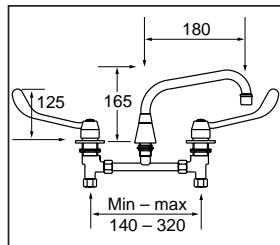

Lever Adjustable Sink Set

With SP010 Swivel Aerated Spout
Ceramic Disc
Jumper Valve Rising
Adjustable width between
140mm and 320mm

HOS309
JHS309

HNS309
JNS309

HPS309
JPS309