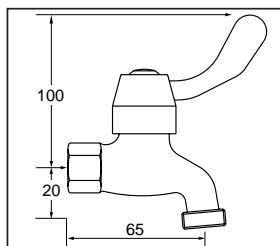

Expo Hose Tap 15 mm

Ceramic disc Jumper Valve non-rising

EX305M EXN305M	EX305F EXN305F