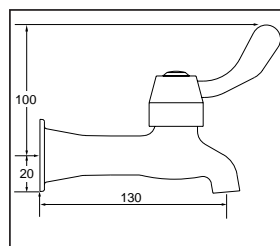

#### Expo Bib Tap 50mm Extended Female 15mm