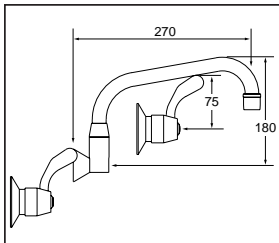

Expo Wall Set

With SP110 Swivel Aerated Spout

Ceramic disc
Jumper Valve non-rising

EX315
EXN315