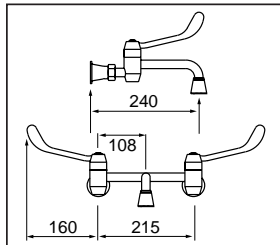

Type 56 Wall Mounted Mixing Set

With Fixed Outlet

Ceramic Disc Jumper Valve Rising HOS420 JHS420