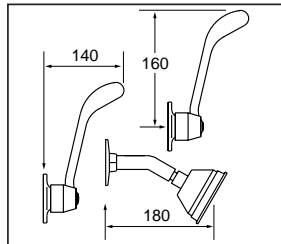

#### Type 54 Fixed Outlet

For Pre-Mixed Water

Ceramic Disc Jumper Valve Rising  
 HOS403 JHS403

Code  
 150mm  
 Lever

Code  
 100mm  
 Lever

Code  
 200mm  
 Lever

HNS403  
 JNS403

HPS403  
 JPS403