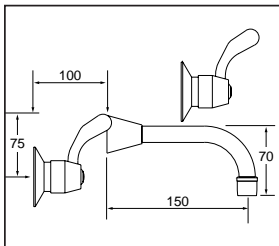

#### Expo Sink Set

With SP010 Swivel Aerated Spout  
Fixed width 250mm

Ceramic disc  
Jumper Valve non-rising

EX307  
EXN307

With Adjustable width 140 – 320mm

Ceramic disc  
Jumper Valve non-rising

EX309  
EXN309