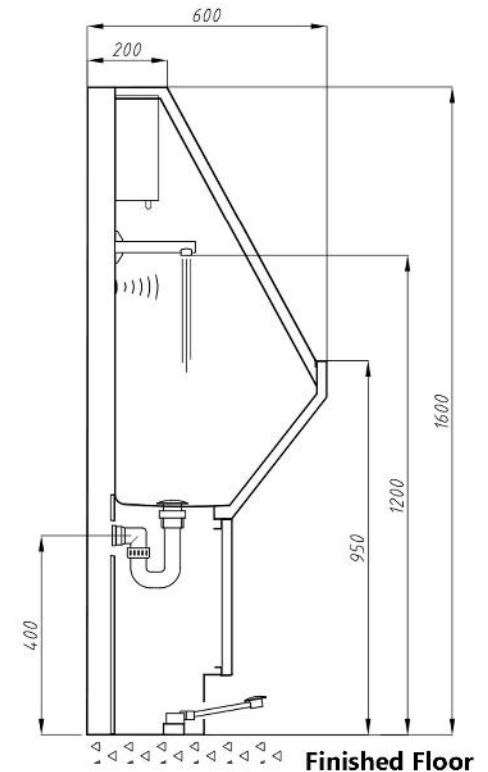

Technical Drawing

- 1 (one) station, L= 1000 mm
- 2 (two) stations, L= 1600 mm
- 3 (three) stations, L= 2400 mm

www.austindo.id

AUSTINDO SCRUB UP SINK

Free Standing S Series

Manual Operation with Foot Pedal Valve by **DELABIE**