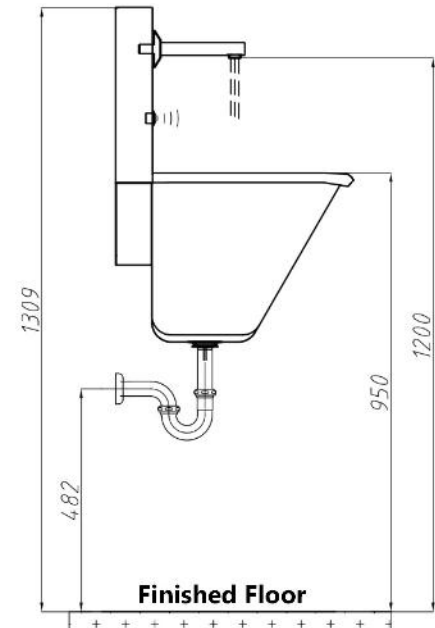

by **DELABIE**

Anti-bacterial Removable Spout

- Single use spout filter tapware with sterillising grade 0.02 micron absolute rated
- Hydrophilic polyethylene hollow fibres

by **DELABIE**

Automatic Sensor Operation
with Auto Flush every 24 hours

by **DELABIE**

Easy for Maintenance

More Hygienic Water with :

- Clean Water PE-Xa Pipe by **uponor**
- UV Sterilizer
- Water Filter 5 Micron
- Thermostatic Mixing Valve

Technical Drawing

2 (two) stations, L= 1400 mm

3 (three) stations, L= 2100 mm