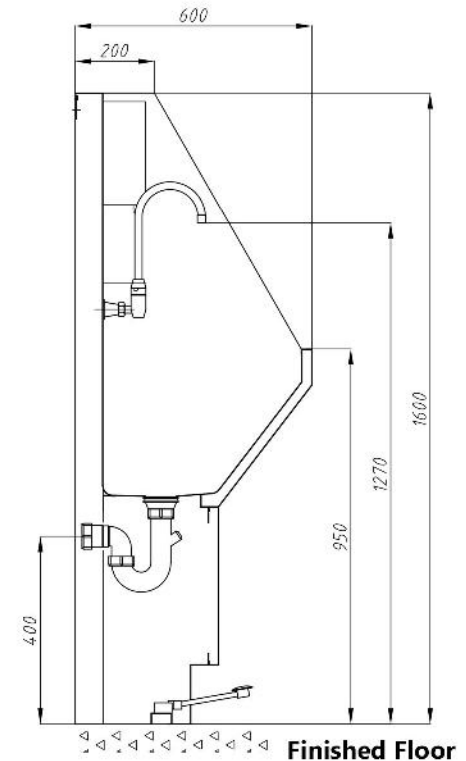

Technical Drawing

- 1 (one) station, L= 1000 mm
- 2 (two) stations, L= 1600 mm
- 3 (three) stations, L= 2400 mm