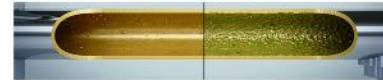

DELABIE

other tap