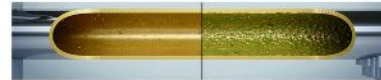

DELABIE

other tap