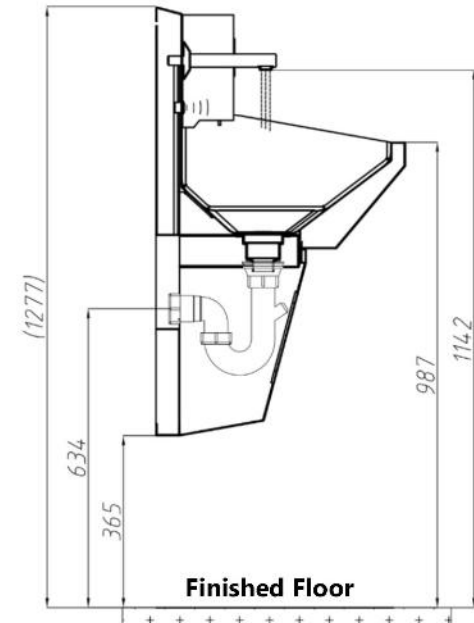

Technical Drawing

2 (two) stations, L= 1600 mm
3 (three) stations, L= 2400 mm